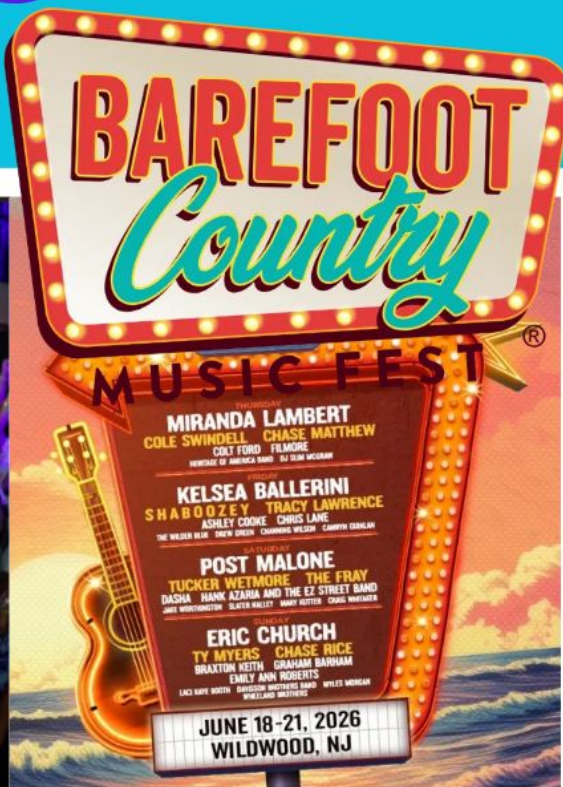

Grand Drawing Prize!

Two 4 Day Passes

MORE PRIZES!

Every \$20 raised = you earn 1 “prize credit”

3 prize credits = Mystery Prize!

6 prize credits = \$10 Wawa Gift Card

10 prize credits = 1 entry into our Grand Prize (2) 4 day Barefoot Country Music Fest Passes

15 prize credits = additional \$10 gift card, Water Balloon Event invite + 3 more entries into the Grand Prize!

25 prize credits = \$25 Amazon Gift Card + a pizza delivered to you at school!

REGISTER ASAP!